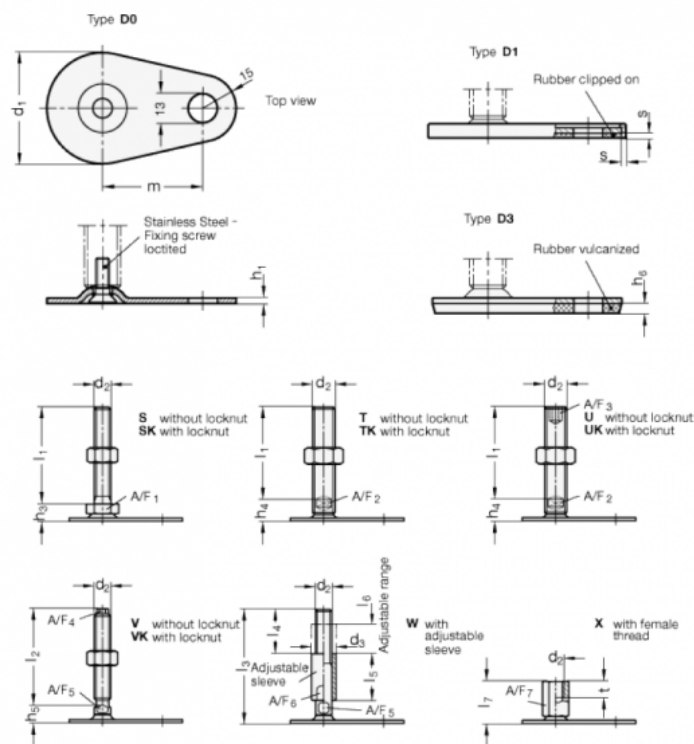

Article number: 204360M12100D1SK
 Description: E+G levelling foot
 GN 43-60-M12-100-D1-SK
 Note: SK With nut, External hexagon at the bottom

Measures

| | |
|-----------|-------|
| A/F1 = 17 | s = 2 |
| d1 = 60 | |
| d2 = M12 | |
| h1 = 2.5 | |
| h3 = 11 | |
| h6 = | |
| l1 = 100 | |
| m = 50 | |